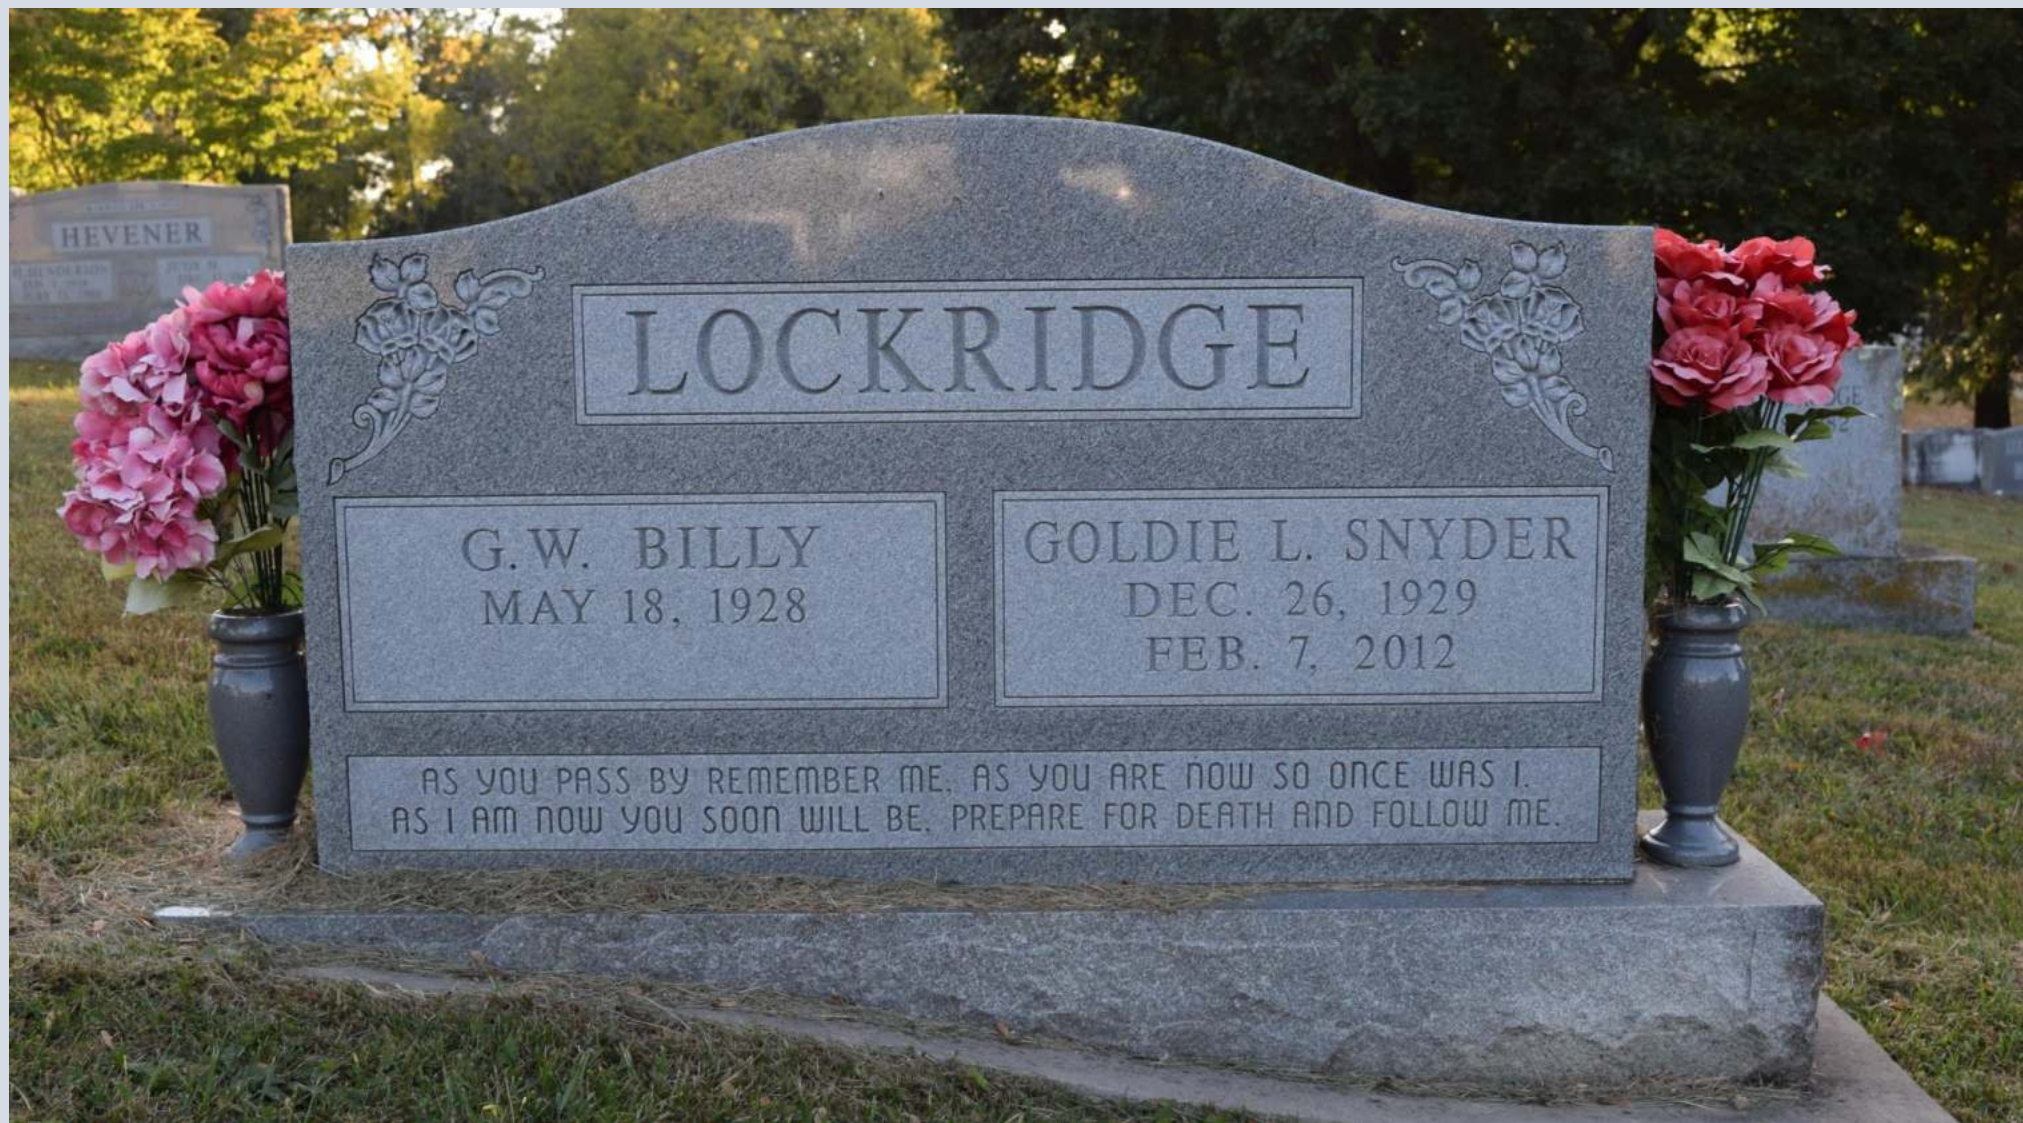

Glasgow Cemetery,
Rockbridge County

*“As you pass by, remember me. As you are now, so once was I.
As I am now you soon will be. Prepare for death and follow me.”
Tinkling Spring Presbyterian Church Cemetery, Augusta County.*