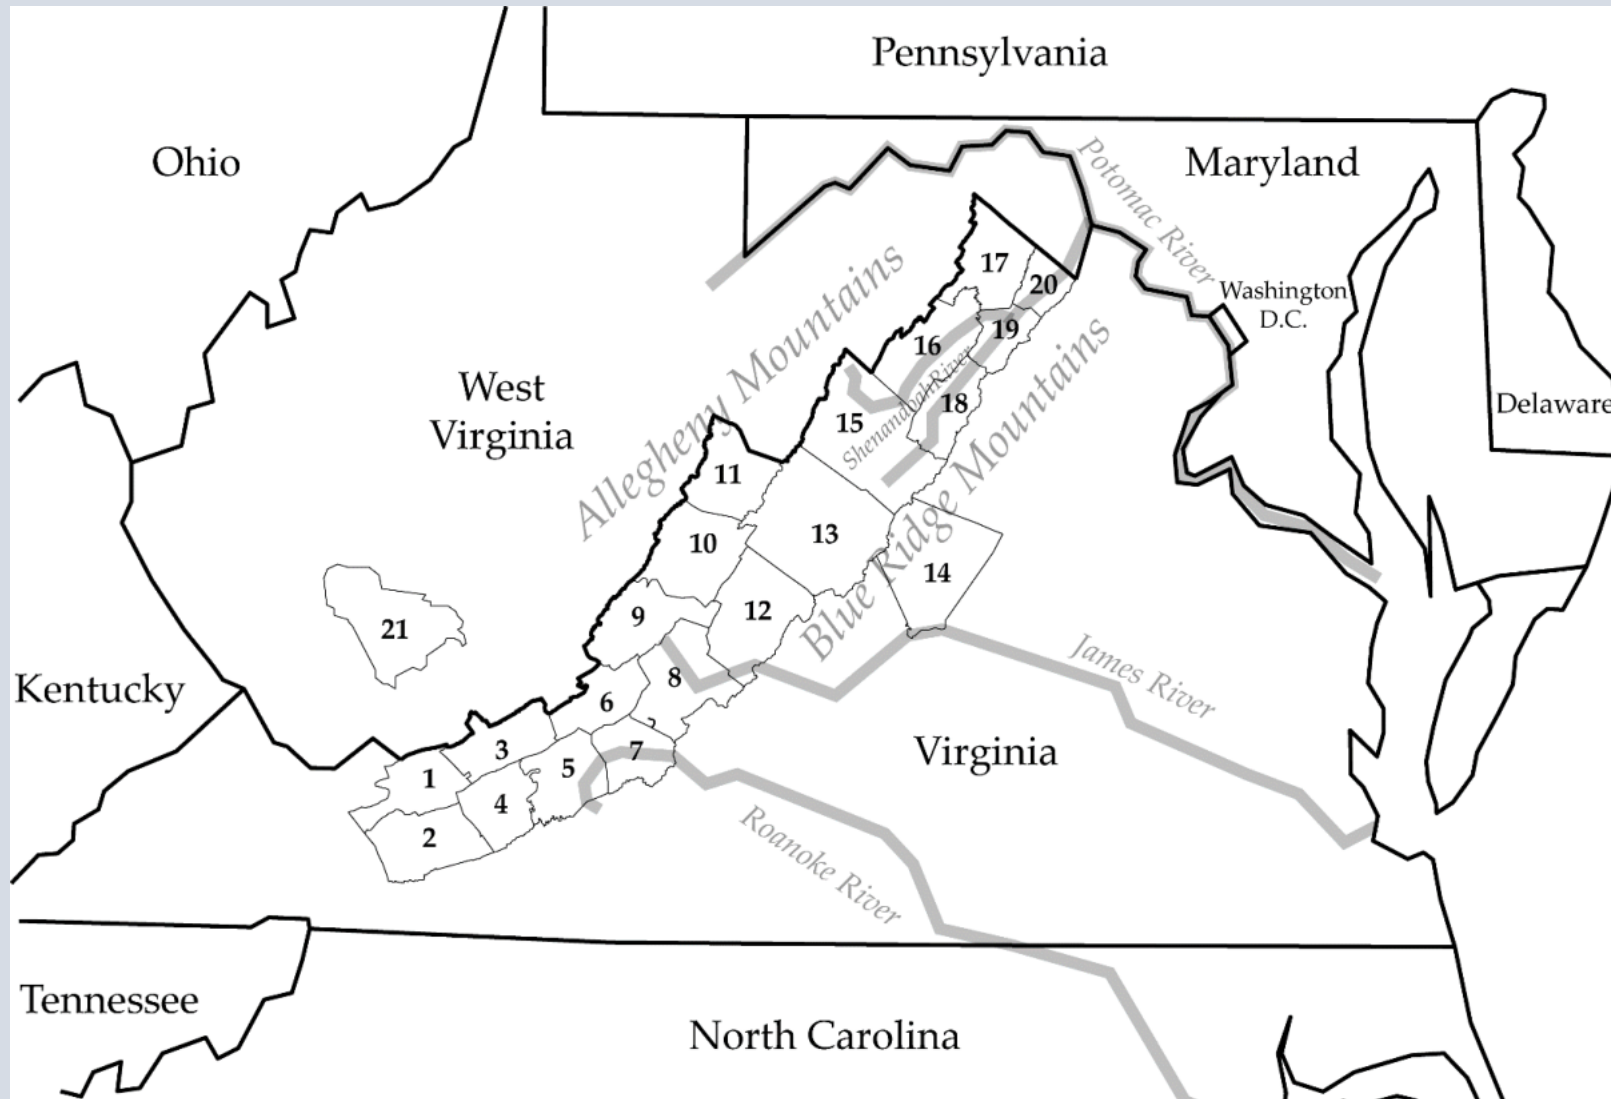

The Vital Dead: Making Meaning, Community & Identity in Rockbridge Cemeteries

Alison Bell
Professor of
Anthropology,
W&L

Rockbridge
Historical
Society

Timber
Ridge
Presbyterian
Church

April 30,
2023

Virginia Counties

- | | | | | |
|-------------|----------------|-----------------|-----------------|----------------|
| 1 - Bland | 5 - Montgomery | 9 - Allegheny | 13 - Augusta | 17 - Frederick |
| 2 - Wythe | 6 - Craig | 10 - Bath | 14 - Albemarle | 18 - Page |
| 3 - Giles | 7 - Roanoke | 11 - Highland | 15 - Rockingham | 19 - Warren |
| 4 - Pulaski | 8 - Botetourt | 12 - Rockbridge | 16 - Shenandoah | 20 - Clark |